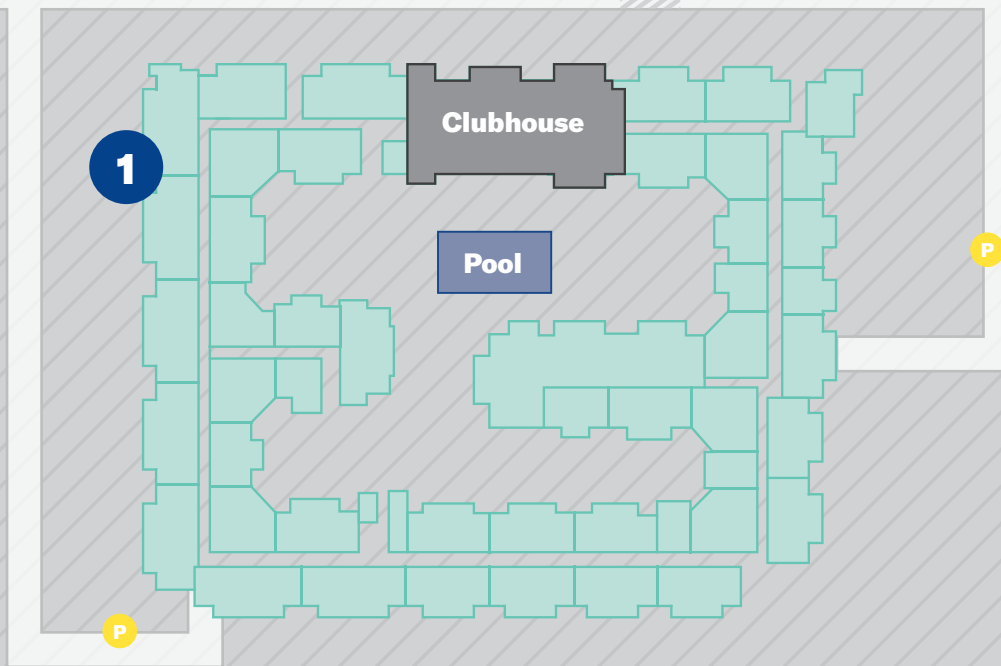

13TH STREET

Lark Tuscaloosa

1175 13th St. E
Tuscaloosa, AL 35404

LarkTuscaloosa.com

Map key

- P Visitor parking
- P Future resident parking
- P Resident parking